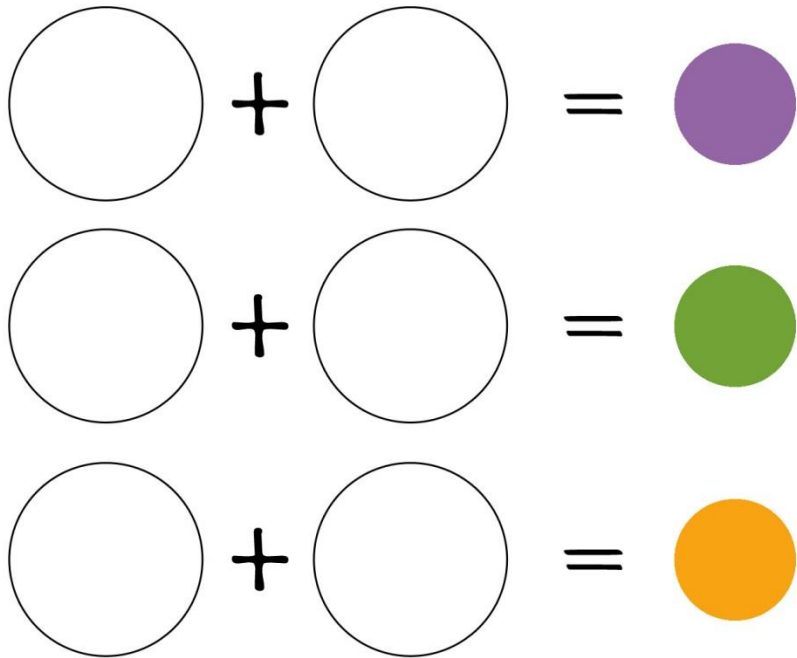

SQUIRT

BLUE

YELLOW

RED

MIX

SECONDARY

PRIMARY

Paint Palette MIXING

FILL IN THE  
PRIMARY COLOR  
SOLUTIONS

FILL IN THE  
SECONDARY COLOR  
SOLUTIONS

Paint Palette MATCHING

PAGE ONE-MIXING

PAGE TWO - MATCHING

PUNCH OUT  
(WITH 1" CIRCLE PUNCH)

*Or*

CUT OUT INDIVIDUALLY